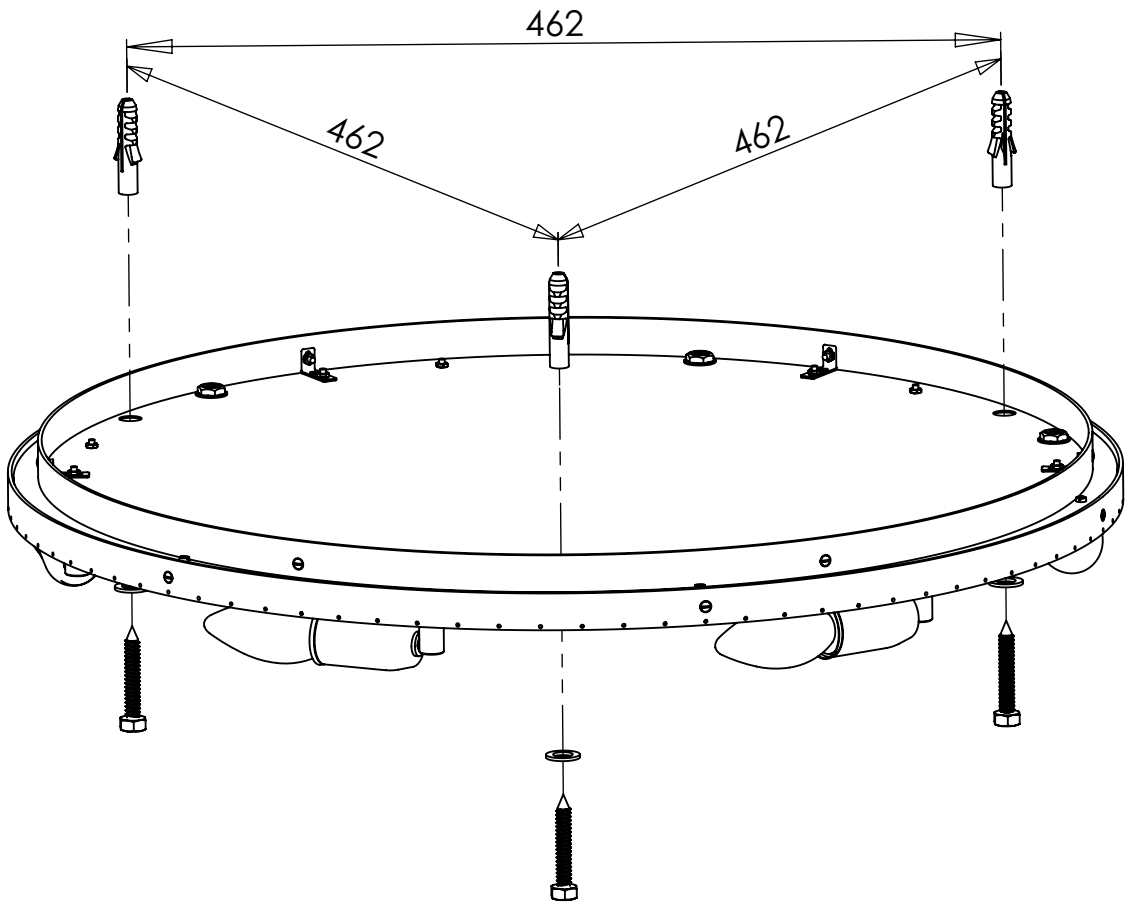

www.orionleuchten.at/symbole/

Explanation of symbols here

www.orionlightings.com/symbols/

DLU 2411/6/60

~ 230V

P ⊕ N

A B C B A