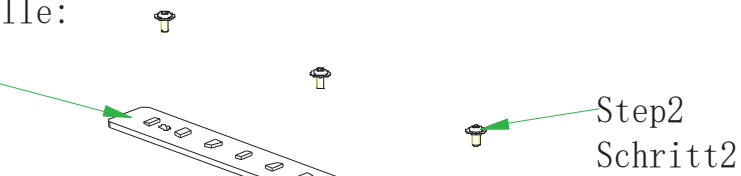

Tausch der fest verbauten LED Lichtquelle/Replacement of built in LED light source

Light source/Lichtquelle:  
2835-6W-12C1B

Control gear/Treiber:  
LWC06W150P