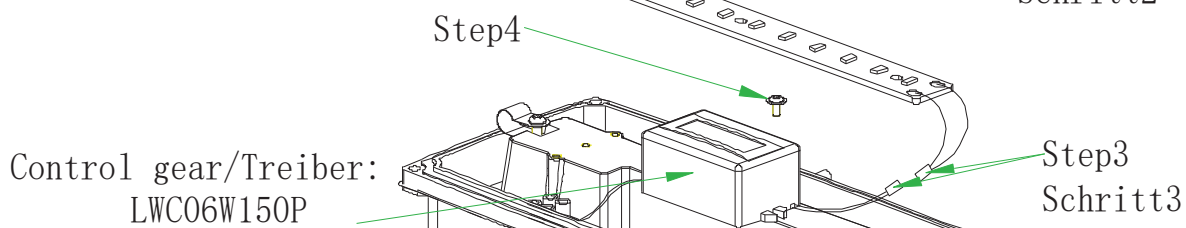

Tausch der fest verbauten LED Lichtquelle/Replacement of built in LED light source

Light source/Lichtquelle:  
2835-6W-12C1B

Control gear/Treiber:  
LWC06W150P