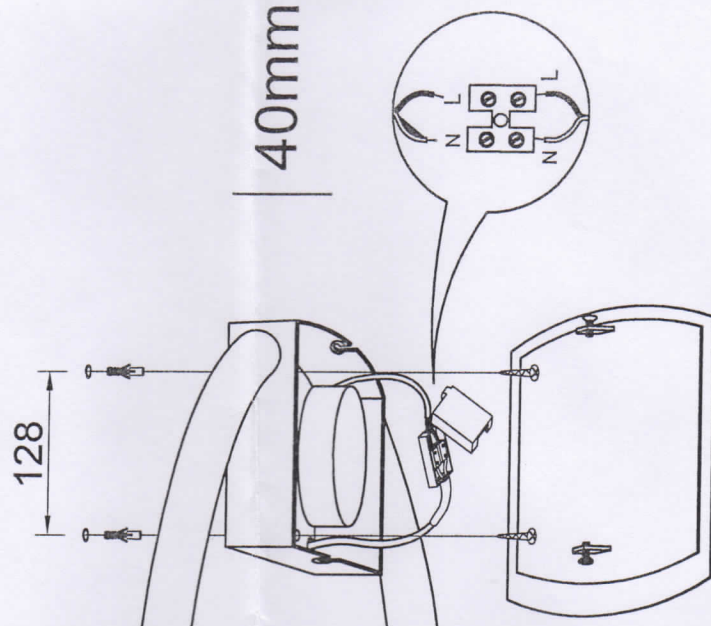

Orion

Installation / Montageanweisungen

DL 7-652 chrom

600mm