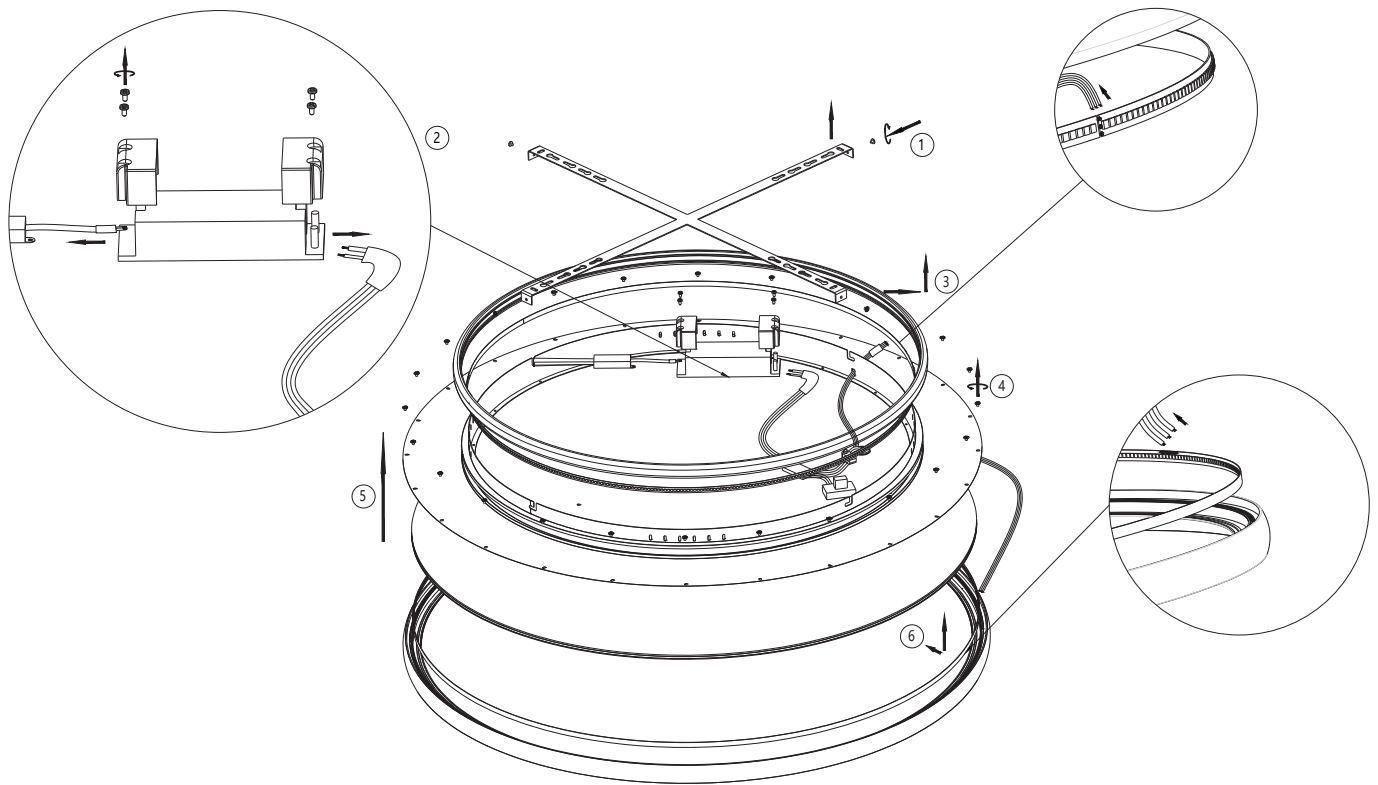

DL 7-704/40
DL 7-704/60
DL 7-704/80

Tausch der fest verbauten LED Lichtquelle/Replacement of built in LED light source

Removal / Ausbau

Installation / Einbau